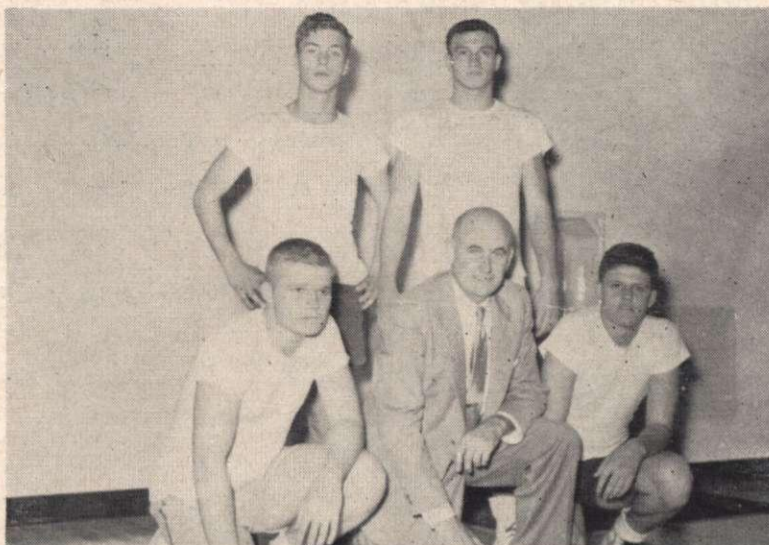

Port's varsity and J.V. basketball squads defeated their opponents, Hicksville, by the scores of 68-49, and 50 to 43.

Sparked by four returning sharp shooters on the Varsity, along with 6'3" capable rebounding center, Ramsay, the Varsity won their first game of the season. The four returning first string members are Jackson, Dohm, Boehme, and Wiles.

Port Leads at Halftime

In the first quarter Hicksville was sparked by Peppy, and were playing the Portmen very closely. Through Boehme's outside shots, and the closeup shots of Dohm, Jackson, Wiles and Ramsay, the Portmen were able to edge the Comets out of a slim margin, 34 to 24, at the half time.

A mixup of fouling and close man to man playing comprised the action in the second half. Port's players were able to make most of their foul attempts. Using experienced Santiccolli in the center position during the last half proved a good measure, as he was able to control the rebounds and helped to set up the Port scores. Boehme led the scoring with fifteen points, and Jackson ran a close second with twelve. The majority of the Port players were able to notch a basket or two, except the subs that entered the game in the last minutes.

Those seeing action in the last quarter were: Santiccolli, Deater, Hall, Metzger, Schermerhorn, Palaski, Dohm, Utz, Oswald, Gilbert, Wiles, and Nuzzolese.

Port Meets Sea Cliff Tonight
By scoring their first win over

Four Stars Return to Varsity '5'

Left to right: First row: Bob Dohm, Coach Costello, Buster Wiles. Second Row: Paul Boehme and Ernie Jackson.

Hicksville, the Blue and White cagers have shown their potential strength. The boys will have to polish their play formations and foul shots in order to be in shape to meet Sea Cliff tonight in our gym. Sea Cliff was the Eastern Division Championship Team of North Shore last year, and in the play-off was topped by Port High for the North Shore Basketball Championship.

Girls' Sports

by Marilyn Fanshawe

With the Hockey season coming to a successful close, the spotlight now falls on volleyball. The Blue and White Hockey teams played a game. The Whites won with a score of 2-1.

Carol Allman, volleyball manager, reports that many girls have signed up for volleyball intramural membership, and practices have been held for the past two weeks. Teams will be picked later this month.

The basketball sign-ups will begin after the Christmas vacation. The interested girls are asked to start practicing now.

son. Using past Horton strategy, the Port junior cagers defeated Hicksville, 50 to 43.

Sparked by juniors, Ron Muselwhite, Blakeslee; and Gale, newcoming center, and sophs, Lincoln, McGrady, Pollock; and Lloyd, we are sure to see some fine basketball material developing as the season progresses.

J. V. Triumphs.

Coach Horton has once again embarked with an initial win in this year's J.V. basketball sea-

CARNEL STATIONERY
The Finest on Long Island
School Supplies
Christmas Cards
Magazines
The Finest Line of
Commercial Supplies
Box Candy — Toys
917 Port Washington Blvd.

NORTH SHORE TYPE CO.
57 Main Street
Sales - Repairs - Rentals
Exc. Royal Dist.
The Spot For Typing Supplies

Season's Greetings
BEACON SERVICE
Johnson Motors Co.
122 Main St.
Port Washington
7-2442

Merry
Christmas
Port
Washington
Glass Works

UP A TREE...
about choosing a career?
Here's how to solve your career problem — and early in the school year, too.
Come in to see us now — about the many interesting jobs open as telephone operators, stenographers, clerks, and typists
In whatever job you choose, you'll find the pay is good and increases come frequently and regularly.
You'll want to find out more about jobs with the telephone company Perhaps you can qualify.
Apply now. Have a job waiting when you graduate.
NEW YORK TELEPHONE COMPANY
199 Fulton Avenue, Hempstead
AMERICAN TELEPHONE AND TELEGRAPH CO
LONG LINES DEPARTMENT
32 Avenue of the Americas, Manhattan

Vol. X
Por
Per
Dec
for t
Ninet
the e
This
sembl
portr
years
hour.
die v
type
on sy
Te
Mr
bush
sen
was
Mus
the
all o
ister
by
com
M
bur
Plat
also
sity
star
in